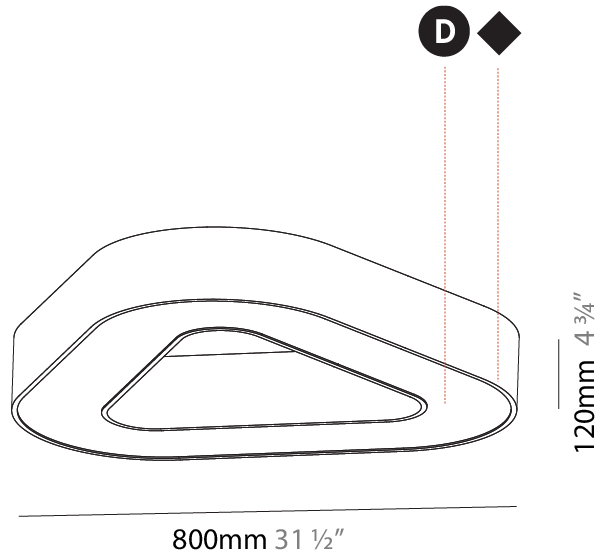

GENERAL

Series: Glorious
Subseries: Glorious Victory
Brand: Prolicht
Division: Architectural
Mounting Type: Surface
Mounting Location: Ceiling
Subcategory: Ambient

PHYSICAL

Shape: Abstract
Length (mm): 800
Length (in): 31 1/2
Width (mm): 800
Width (in): 31 1/2
Height (mm): 120
Height (in): 4 3/4
Light Distribution: Direct
Weight (kg): 7.67
Weight (lbs): 16.91
Diffuser: [PMMA - Opal or Micro-Prism](#)
Fixture Finish: [SSR / BKV / CWI / CRY / HAB / LAG / UFT / ITA / RUA / RUR / MIC / FTG / MYG / TWT / LOD / PUS / FRO / FUP / KIA / POP / BLS / SPG / MEY / GOH / GUM / CHC / COM / ABZ / JAG / OBR / MOS / ROR](#)
Fixture Material: Aluminum

ELECTRICAL

Lamp Type: LED (Zhaga Standard)
Input Wattage (W): 30
Total Output Wattage (W): 24 / 19.2 (3500K)
Dimming: [Non-Dimming / Phase Dimming (120Vac only) / 0-10V Dimming](#)
Driver Included: Yes
Driver Location: Integrated
Driver Type: Constant Current - 120 / 277Vac
Driver Class: Class 2
Input Voltage (V): 120 - 277
Constant Current (MA): 350 / 600 (3500K)

LED

[Color Temperature (°K): 3000 / 3500 / 4000](#)
Max. Delivered Lumen (lm): 2770 / 2862 / 2920
CRI: >80 CRI
Efficiency (%): 65
Lamp Life (hrs): 50000

OPTICAL

RATINGS AND CERTIFICATIONS

Certified By: Certified for North American Standards
IP rating: IP20